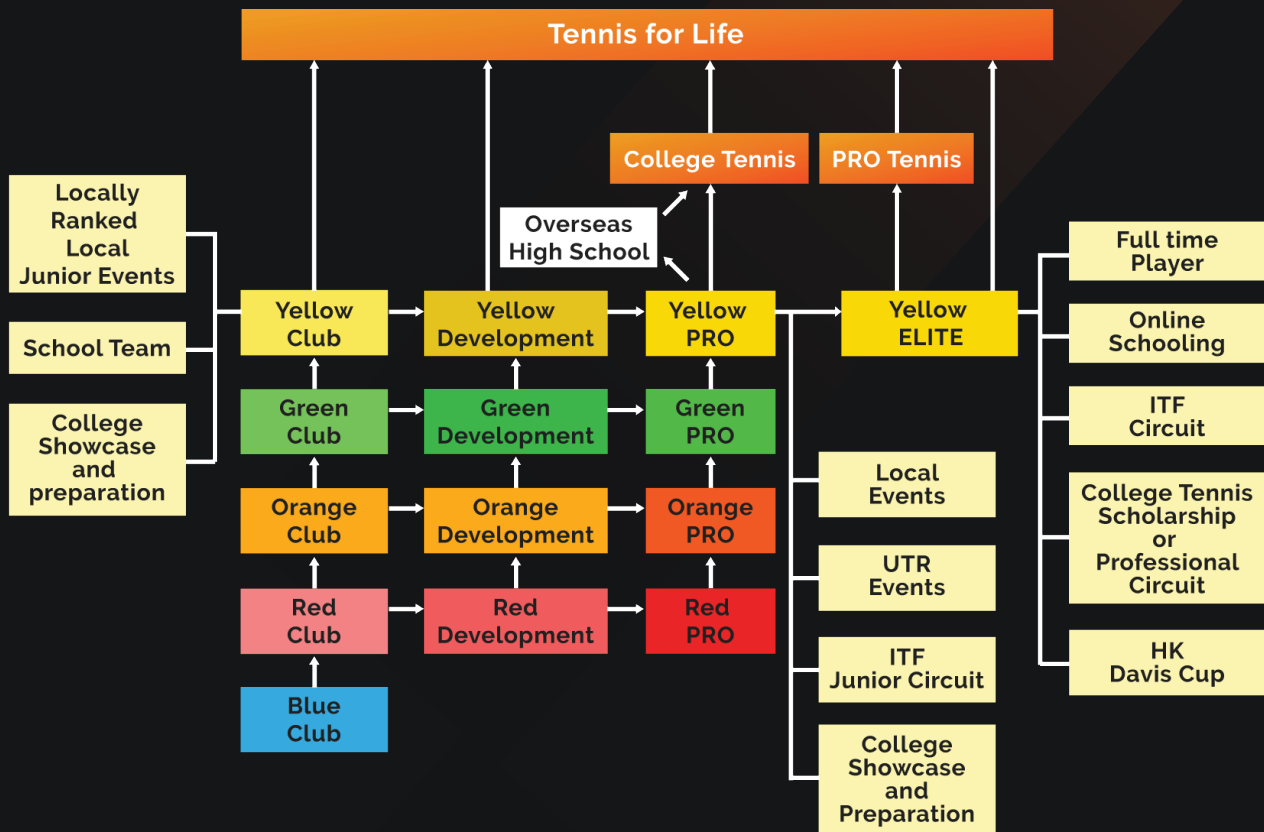

PLAYER DEVELOPMENT PATHWAY

Blue Ball 3-5 years
 Red Ball 5-8 years
 Orange Ball 8-10 years
 Green Ball 9-10 years
 Yellow Ball 11+ years